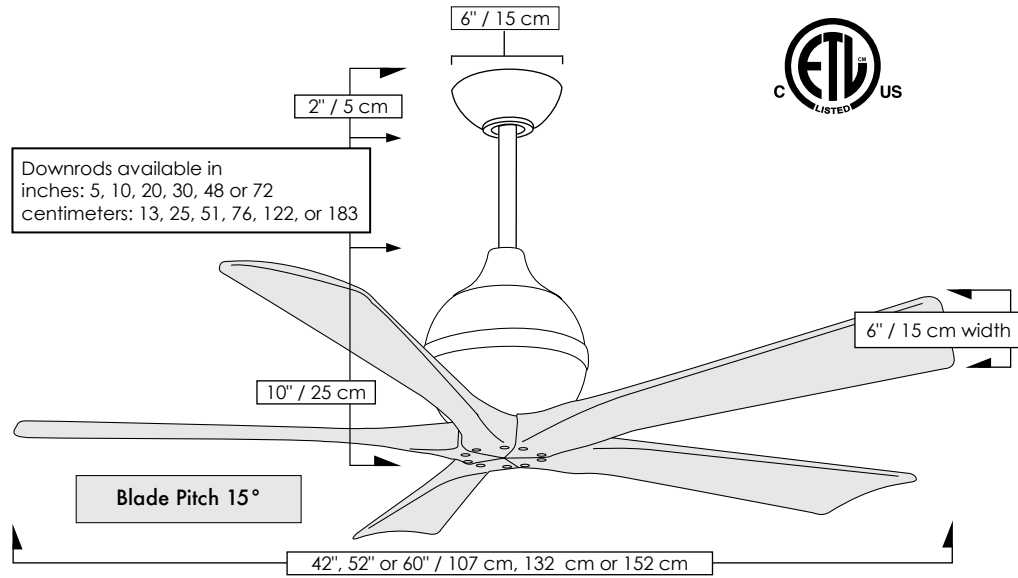

STANDARD EQUIPMENT

One downrod of 10 inches / 13 cm

Vaulted ceiling canopy for up to 30°

6-speed RF remote control with reverse function in black

Wireless Decora-style, 6-speed, wall control in white

WARNING:
Only compatible with included controllers.

CEILING HEIGHT / DOWNROD TABLE

Ceiling Height	Downrod Lengths <i>Field cuttable. Non-threaded</i>
10 ft or less	5 inches / 13 cm
10 -12 feet	10 inches / 25 cm
13 feet	20 inches / 51 cm
14 feet	30 inches / 76 cm
15 feet	48 inches / 122 cm
16 feet +	72 inches / 183 cm

CEILING PITCH TABLE

0/12	0 degrees
1/12	4.76 degrees
2/12	9.46 degrees
3/12	14.04 degrees
4/12	18.43 degrees
5/12	22.62 degrees
6/12	26.57 degrees
7/12	30.26 degrees
8/12	33.69 degrees
9/12	36.87 degrees
10/12	39.81 degrees
11/12	42.51 degrees

Irene-5

TECHNICAL SPECIFICATIONS

Downrods available in inches: 5, 10, 20, 30, 48 or 72
centimeters: 13, 25, 51, 76, 122, or 183

FAN SPECIFICATIONS

Fan Diameters	inches: 42, 52 or 60 centimeters: 107, 132 or 152
Overall Drop	12 inches / 30 cm + downrod length
Fan Weight	18 lbs
Voltage	110 or 220
Motor Type	DC
Downrods Lengths <i>Field cuttable. Non-threaded</i>	inches: 5, 10, 20, 30, 48, 72 centimeters: 13, 25, 51, 76, 122, 183
Downrod Diameter	1 inch
Remote Control	Hand-held, wall-mountable, 6-speed with reverse
Wall Control	Decora-style wall control: DC-WC
Environment	Damp locations for all finishes Non-coastal, nor saltwater or chlorine compatible
Ambience	Silent
Safety Certification	ETL / CETL
Warranty	Limited Lifetime