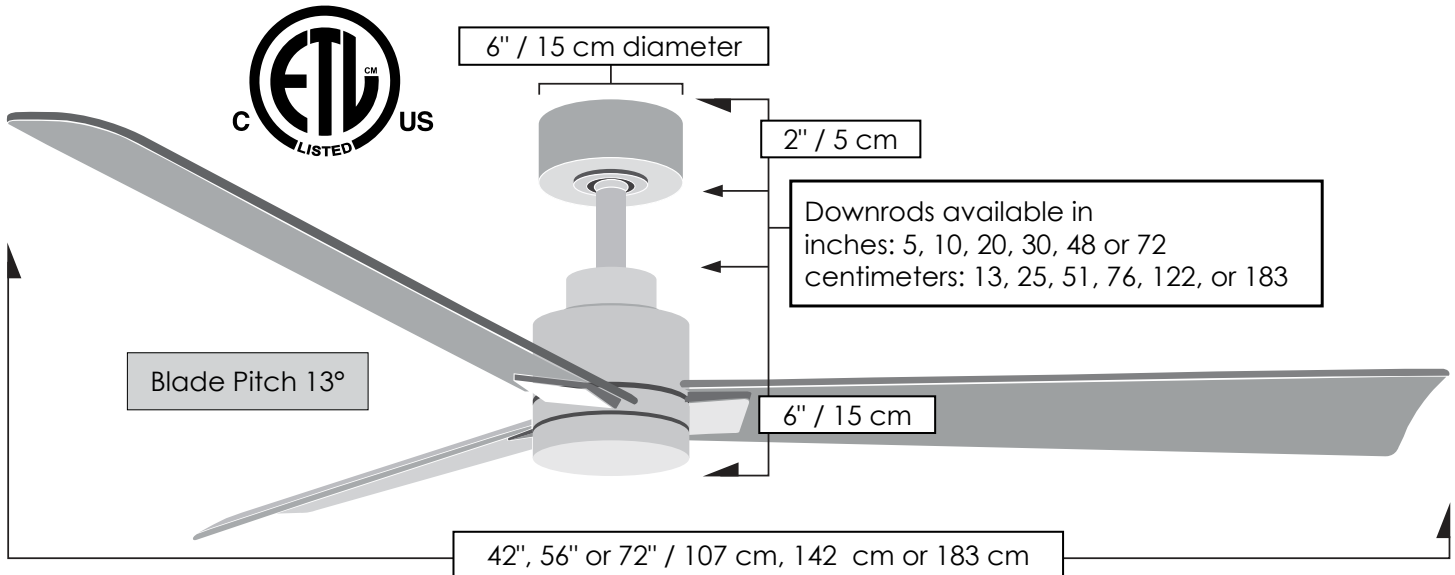

TECHNICAL SPECS

Fan Diameter	inches: 42, 56 or 72 centimeters: 107, 142 or 183
Blade Material	ABS
Overall Drop	8 inches / 20 cm + downrod length
Fan Weight	17 lbs
Downrods Lengths	inches: 5, 10, 20, 30, 48, 72 centimeters: 13, 25, 51, 76, 122, 183 <i>Field cuttable. Non-threaded</i>
Downrod Diameter	1 inch
Voltage	110 or 220
Motor Type	DC
Environment	Wet location. All weather blade system. Neither outdoor coastal, saltwater nor chlorine compatible
Ambience	Silent
Safety Certification	ETL / CETL
Warranty	Limited Lifetime

NEW JAN 21, 2020 DOE MOTOR EFFICIENCY DATA

Fan Diameter	42 inch / 107 cm	56 inch / 142 cm	72 inch / 183 cm
RPM (Low / High)	50 / 192	50 / 138	50 / 107
CFM (Low / High)	1349 / 5741	2436 / 7259	4208 / 8869
Watts (High)	35.97	34.79	34.37
CFM/Watt (High)	168	232	307
Blade Pitch	13°	13°	13°

STANDARD EQUIPMENT

One downrod of 10 inches / 25 cm

Slant ceiling canopy for up to 30°

Black 6-speed RF remote control with reverse

ACCESSORIES

White wireless Decora-style, 6-speed, wall control

60° cathedral ceiling canopy

* Unipack is not available for 72" blade option

Blade Options

CEILING PITCH TABLE

0/12	0 degrees
1/12	4.76 degrees
2/12	9.46 degrees
3/12	14.04 degrees
4/12	18.43 degrees
5/12	22.62 degrees
6/12	26.57 degrees
7/12	30.26 degrees
8/12	33.69 degrees
9/12	36.87 degrees
10/12	39.81 degrees
11/12	42.51 degrees